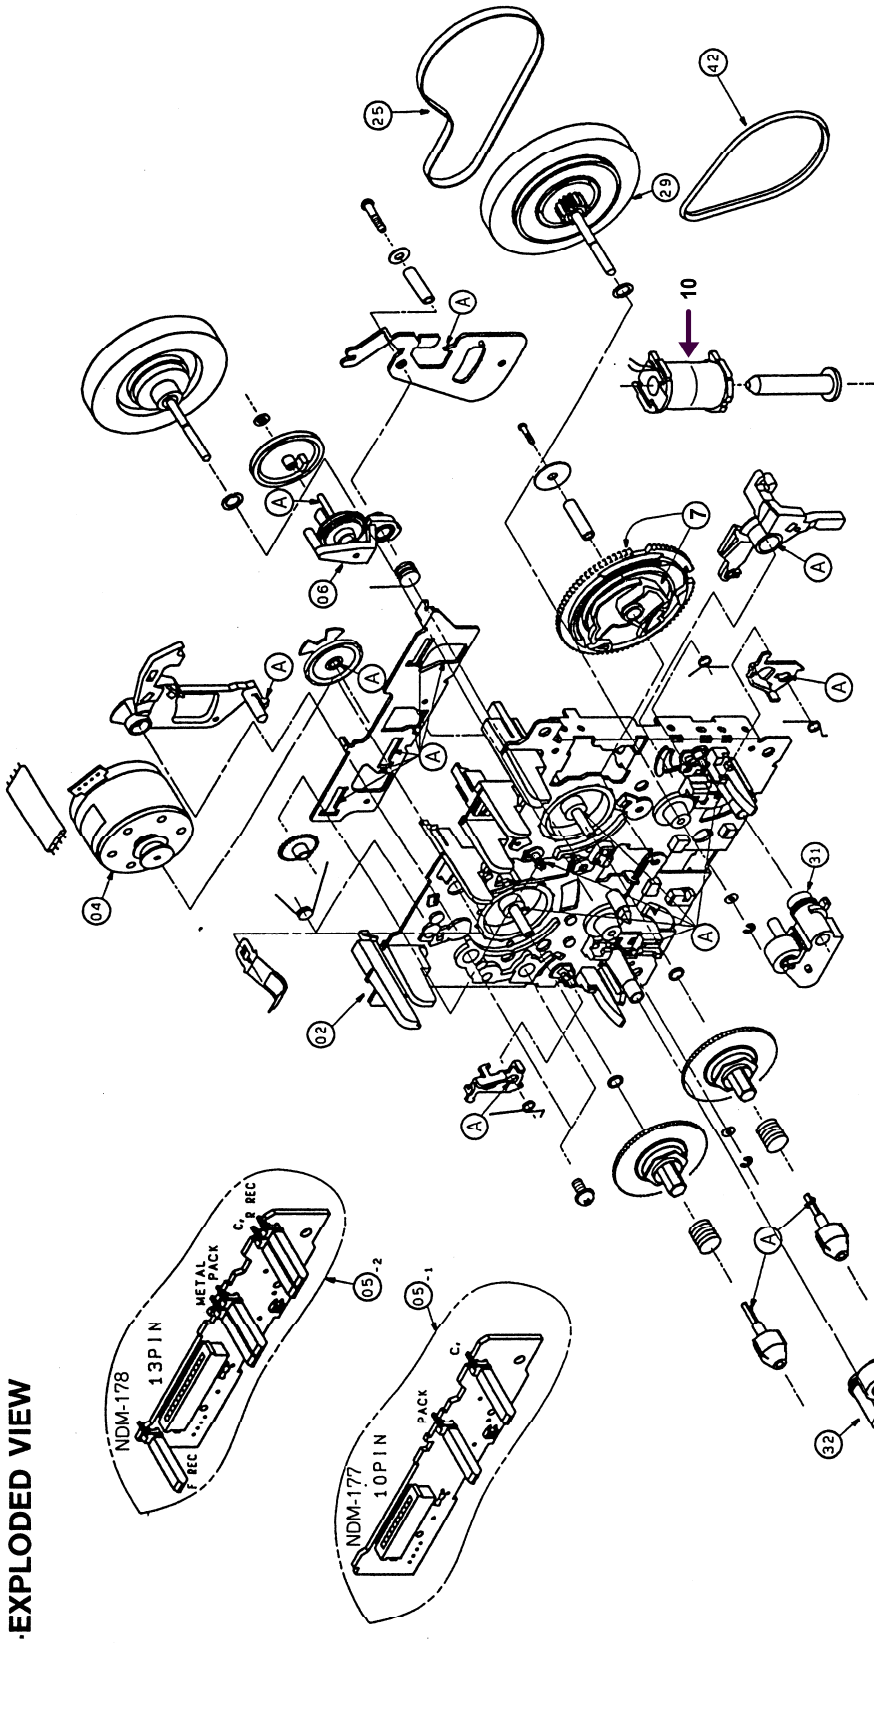

For more Hi-Fi manuals and set-up information
please visit www.hifiengine.com

EXPLODED VIEW

REF.NO.	PART NO.	DESCRIPTION	REMARKS
2	24611607	Chassis B	NDM-177
03-1	24611608	Head plate	NDM-178
03-2	24611609	Head plate	NDM-177
4	24601282	Main motor	NDM-178
05-1	24606530	Control pc board	NDM-177
05-2	24606531	Control pc board	NDM-178
6	24611610	Clutch	NDM-177
6	24611611	Clutch	NDM-178
25	24602551	Main belt	
31	24602595	Pinch roller	
32	24602594	Pinch roller	
42	24602596	F/R belt	
07	24602485C	Cam gear	
29	24611611	Fly Wheel	
10	F765-277	Selenoid	